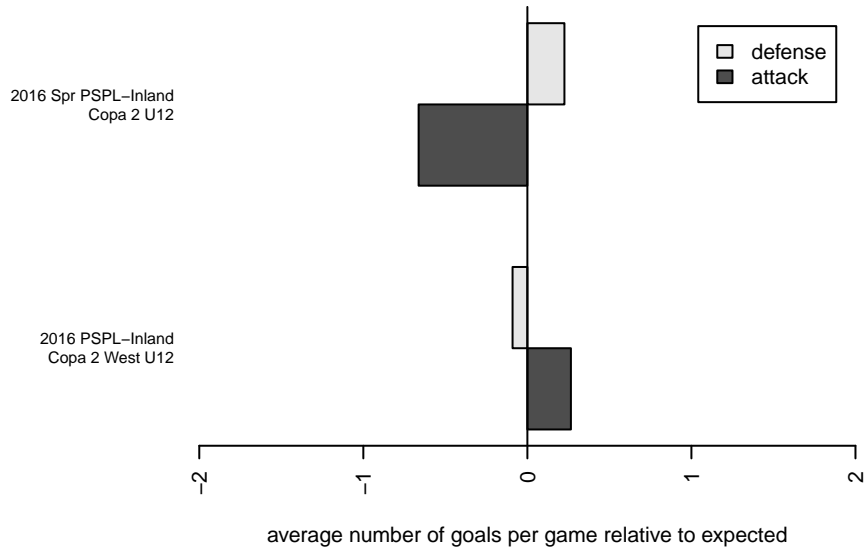

Performance relative to 13 month average