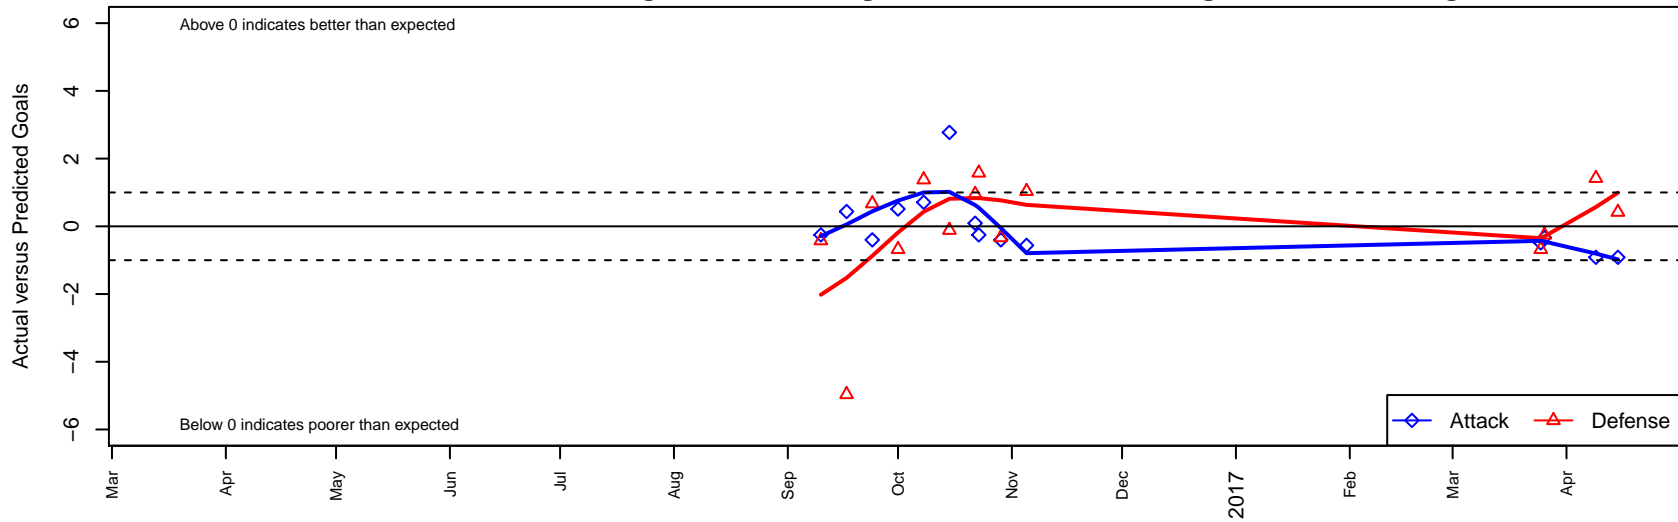

Three Rivers SC White G05

Three Rivers SC
 Pasco, WA
 G05 total strength=81
 attack=0.06 defense=0.12
 fall league = PSPL–Inland Copa 2 West U12
 spr league = Spr PSPL–Inland Copa 2 U12

alt names used:
 Three Rivers Soccer Club 3rsc G05 pspl White
 Three Rivers Soccer Club 3rsc G05 pspl White
 Venues played:
 2016 PSPL–Inland Copa 2 West U12
 2016 Spr PSPL–Inland Copa 2 U12

Three Rivers SC White G05
 Dots are actual minus expected GF (blue circles) and GA (red triangles).
 Blue line is smoothed change in attack strength. Red is smoothed change in defense strength.

**attack and defense variance (black dot)
relative to other teams
and top 10 in region**