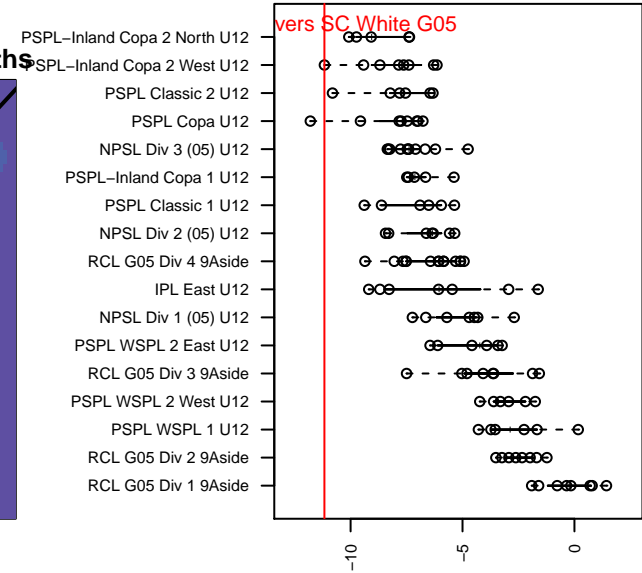

**attack and defense rating
relative to others at age
and all opponents in last 13 months**